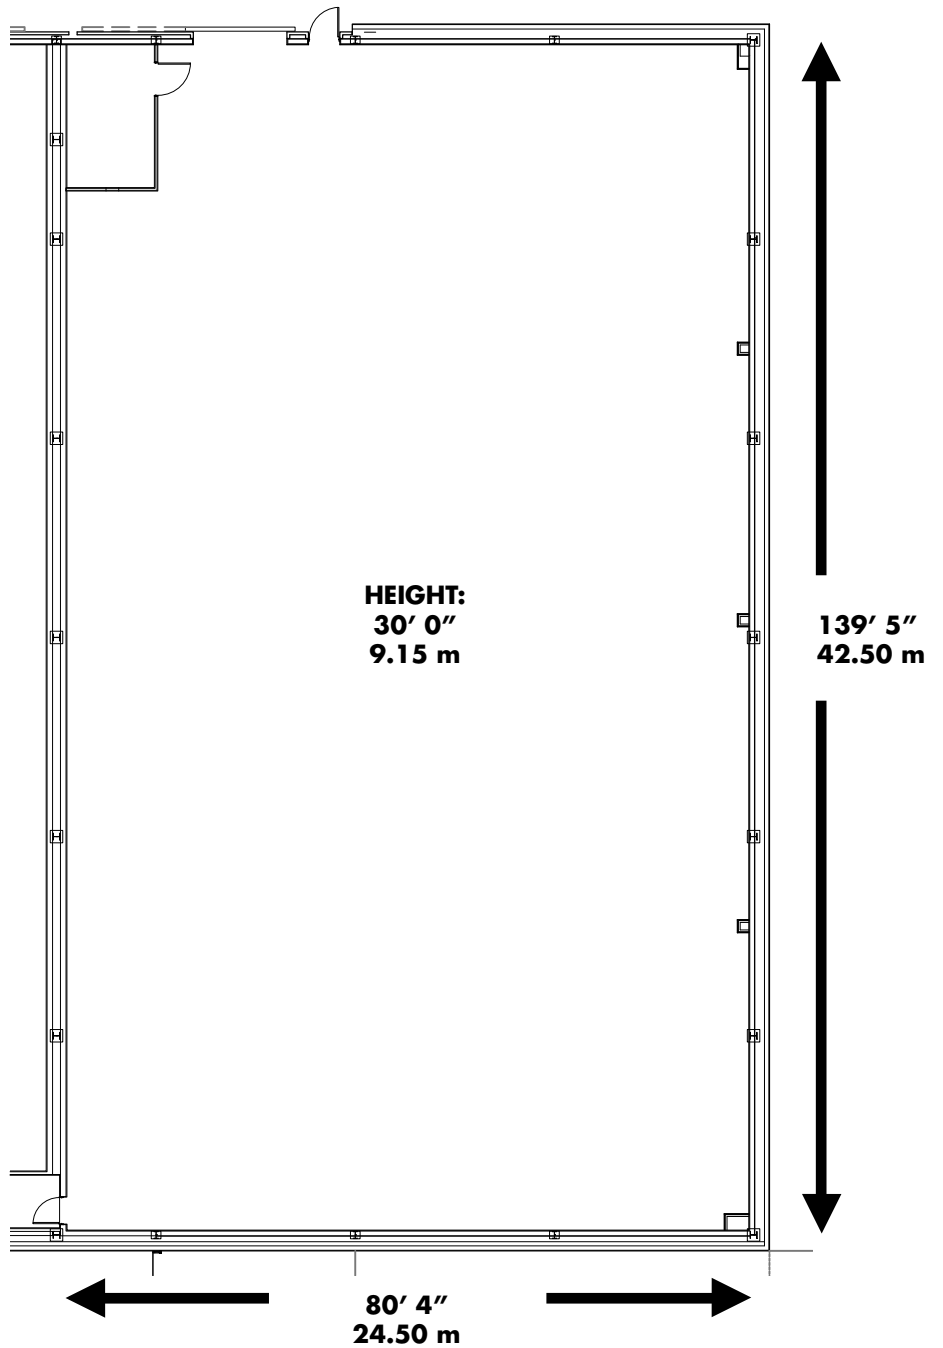

# SPACE 01

## DIMMER ROOM

3 phase, 400amp Point 2

- 2 x 63amp single phase
- 2 x 63amp three phase
- 1 x 125amp three phase
- 1 x 32amp three phase

## STUDIO WALL

- 1 x 16amp single phase
- 1 x 32amp single phase
- 1 x 16amp three phase
- 10 x 13amp twin sockets

**AREA:**  
11,194 sq ft  
1040 sq m

For further technical information, please email:  
[enquiries@thespaceproject.tv](mailto:enquiries@thespaceproject.tv)