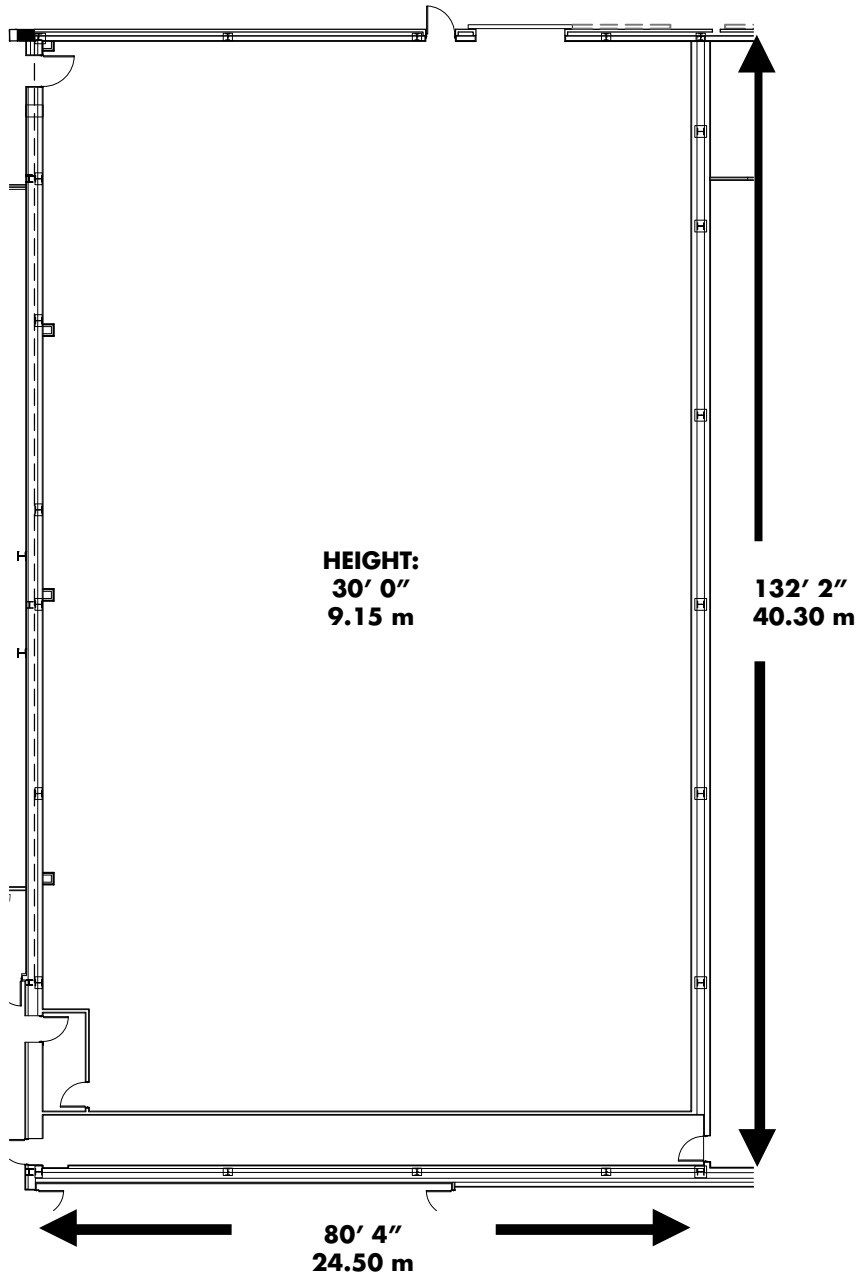

SPACE O2

DIMMER ROOM

3 phase, 400amp Point 2

- 2 x 63amp single phase
- 2 x 63amp three phase
- 1 x 125amp three phase
- 1 x 32amp three phase

STUDIO WALL

- 1 x 16amp single phase
- 1 x 32amp single phase
- 1 x 16amp three phase
- 10 x 13amp twin sockets

AREA:
10,634 sq ft
988 sq m

For further technical information, please email:
enquiries@thespaceproject.tv