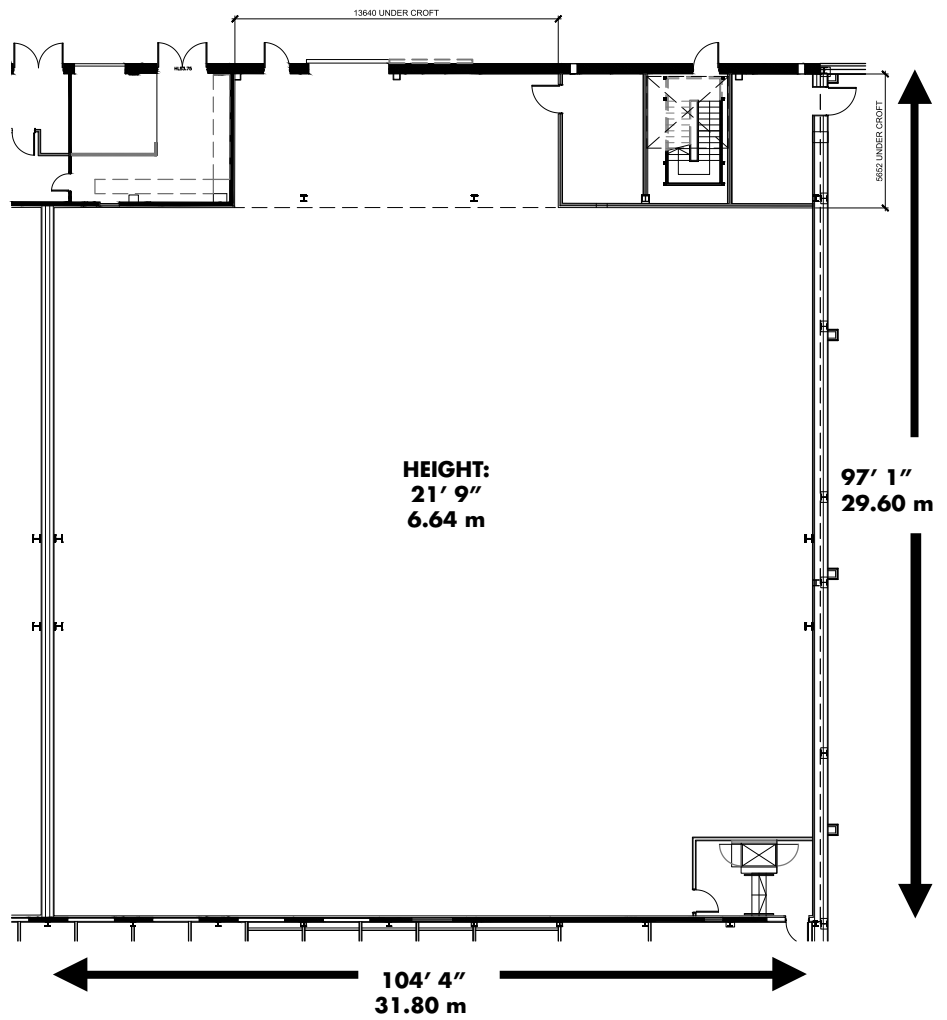

SPACE 03

DIMMER ROOM

3 phase, 400amp Point 2

- 2 x 63amp single phase
- 2 x 63amp three phase
- 1 x 125amp three phase
- 1 x 32amp three phase

STUDIO WALL

- 1 x 16amp single phase
- 1 x 32amp single phase
- 1 x 16amp three phase
- 10 x 13amp twin sockets

AREA:
10,128 sq ft
941 sq m

For further technical information, please email:
enquiries@thespaceproject.tv