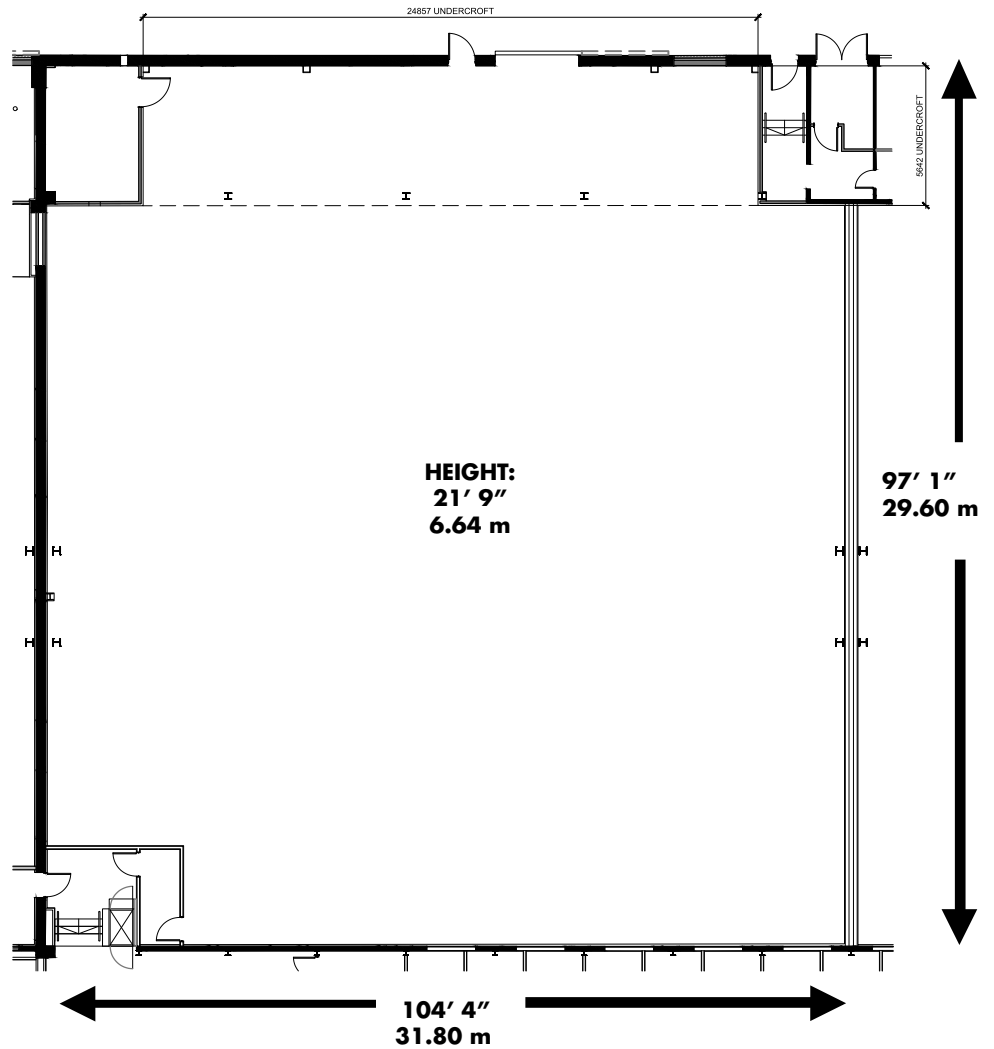

SPACE 0-1

DIMMER ROOM

3 phase, 400amp Point 2

- 2 x 63amp single phase
- 2 x 63amp three phase
- 1 x 125amp three phase
- 1 x 32amp three phase

STUDIO WALL

- 1 x 16amp single phase
- 1 x 32amp single phase
- 1 x 16amp three phase
- 10 x 13amp twin sockets

HEIGHT:
21' 9"
6.64 m

97' 1"
29.60 m

104' 4"
31.80 m

AREA:
10,128 sq ft
941 sq m

For further technical information, please email:
enquiries@thespaceproject.tv