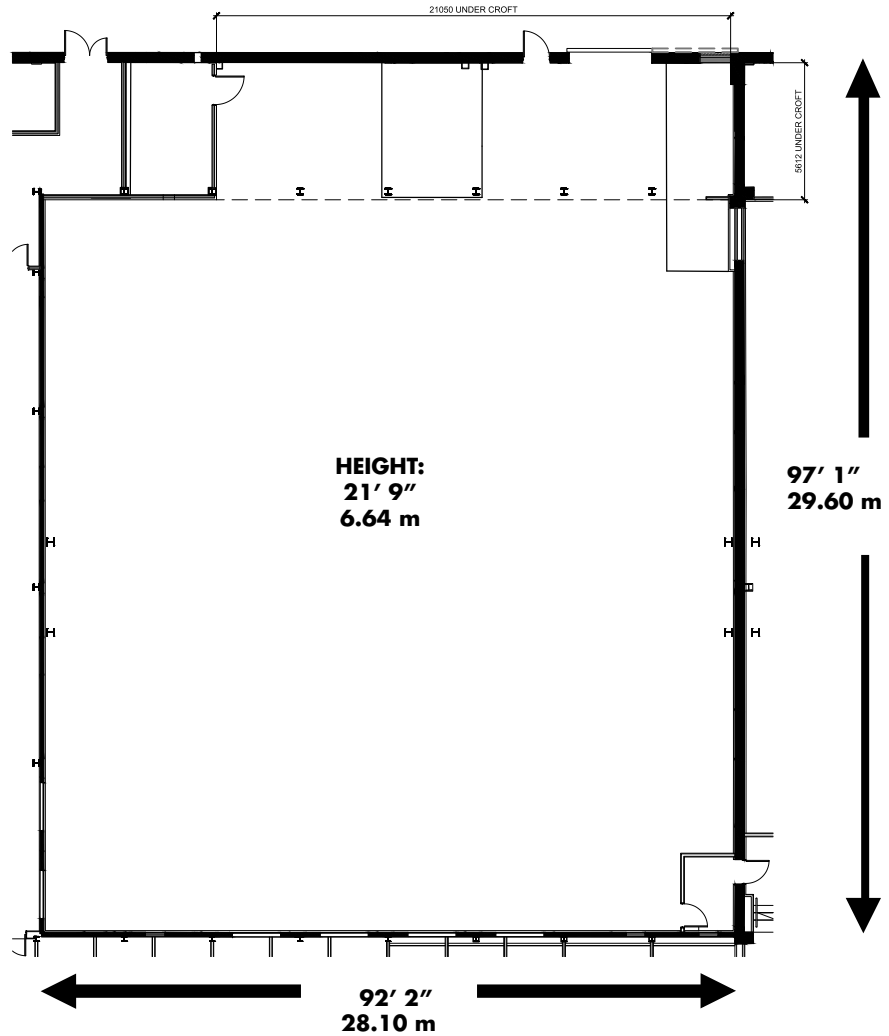

SPACE 05

DIMMER ROOM

3 phase, 400amp Point 2

- 2 x 63amp single phase
- 2 x 63amp three phase
- 1 x 125amp three phase
- 1 x 32amp three phase

STUDIO WALL

- 1 x 16amp single phase
- 1 x 32amp single phase
- 1 x 16amp three phase
- 10 x 13amp twin sockets

AREA:
8,991 sq ft
826 sq m

For further technical information, please email:
enquiries@thespaceproject.tv