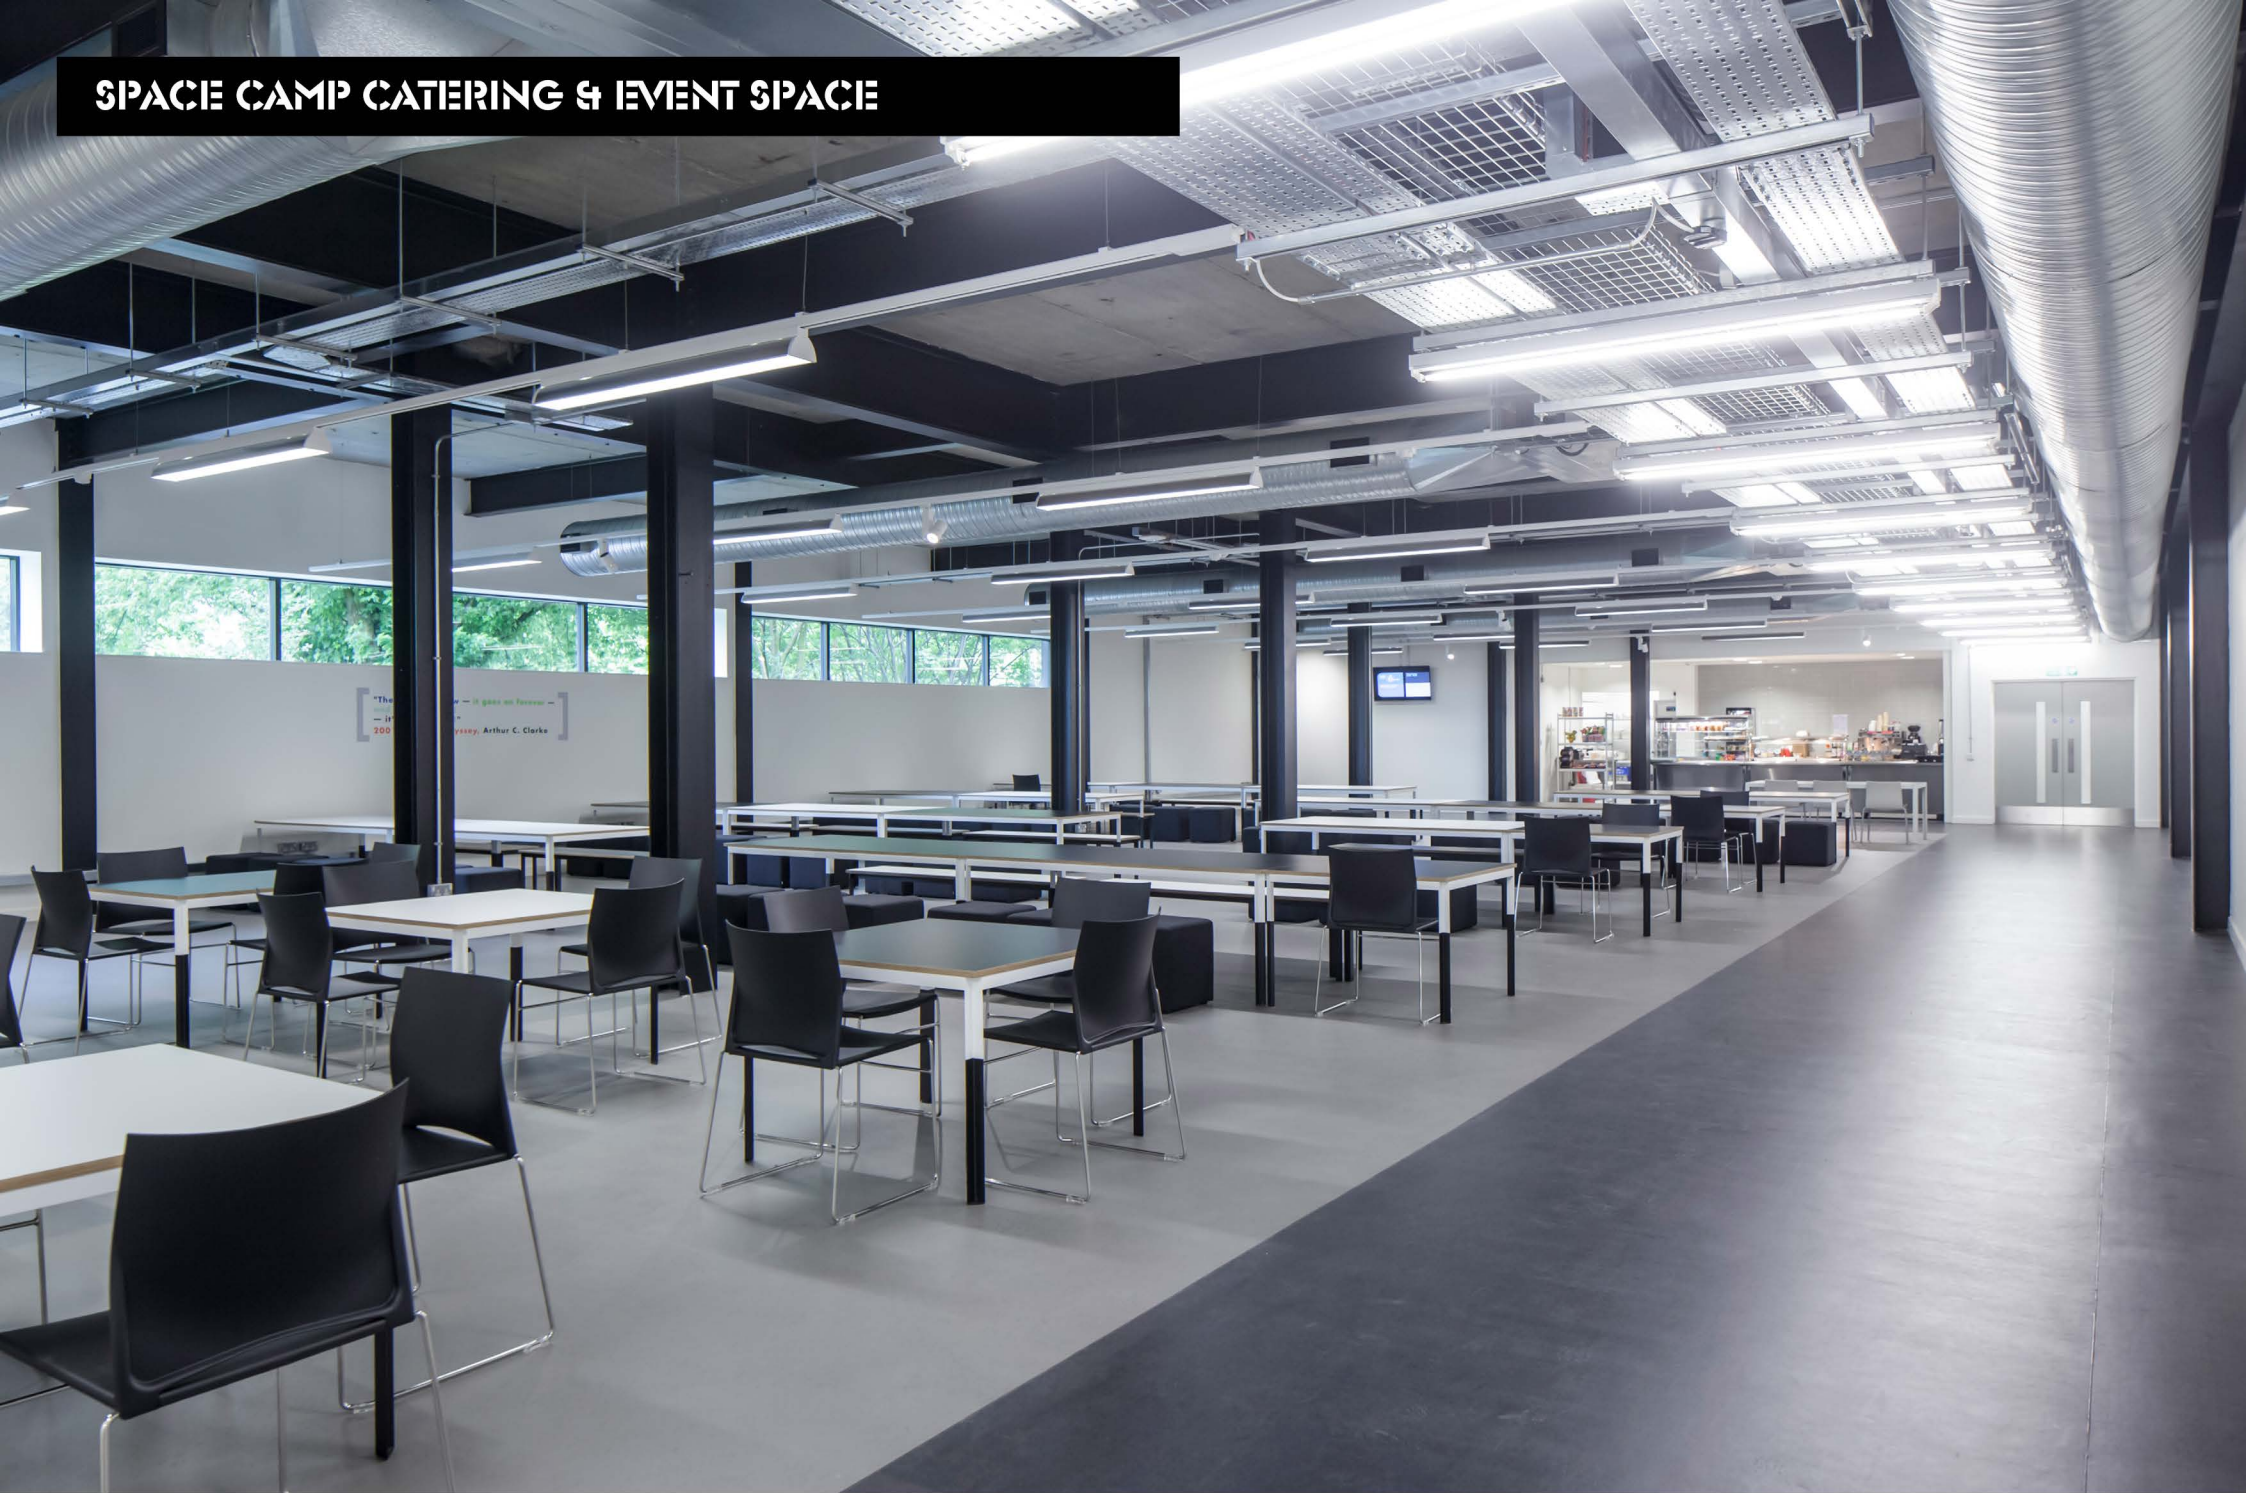

SPACE CAMP CATERING & EVENT SPACE