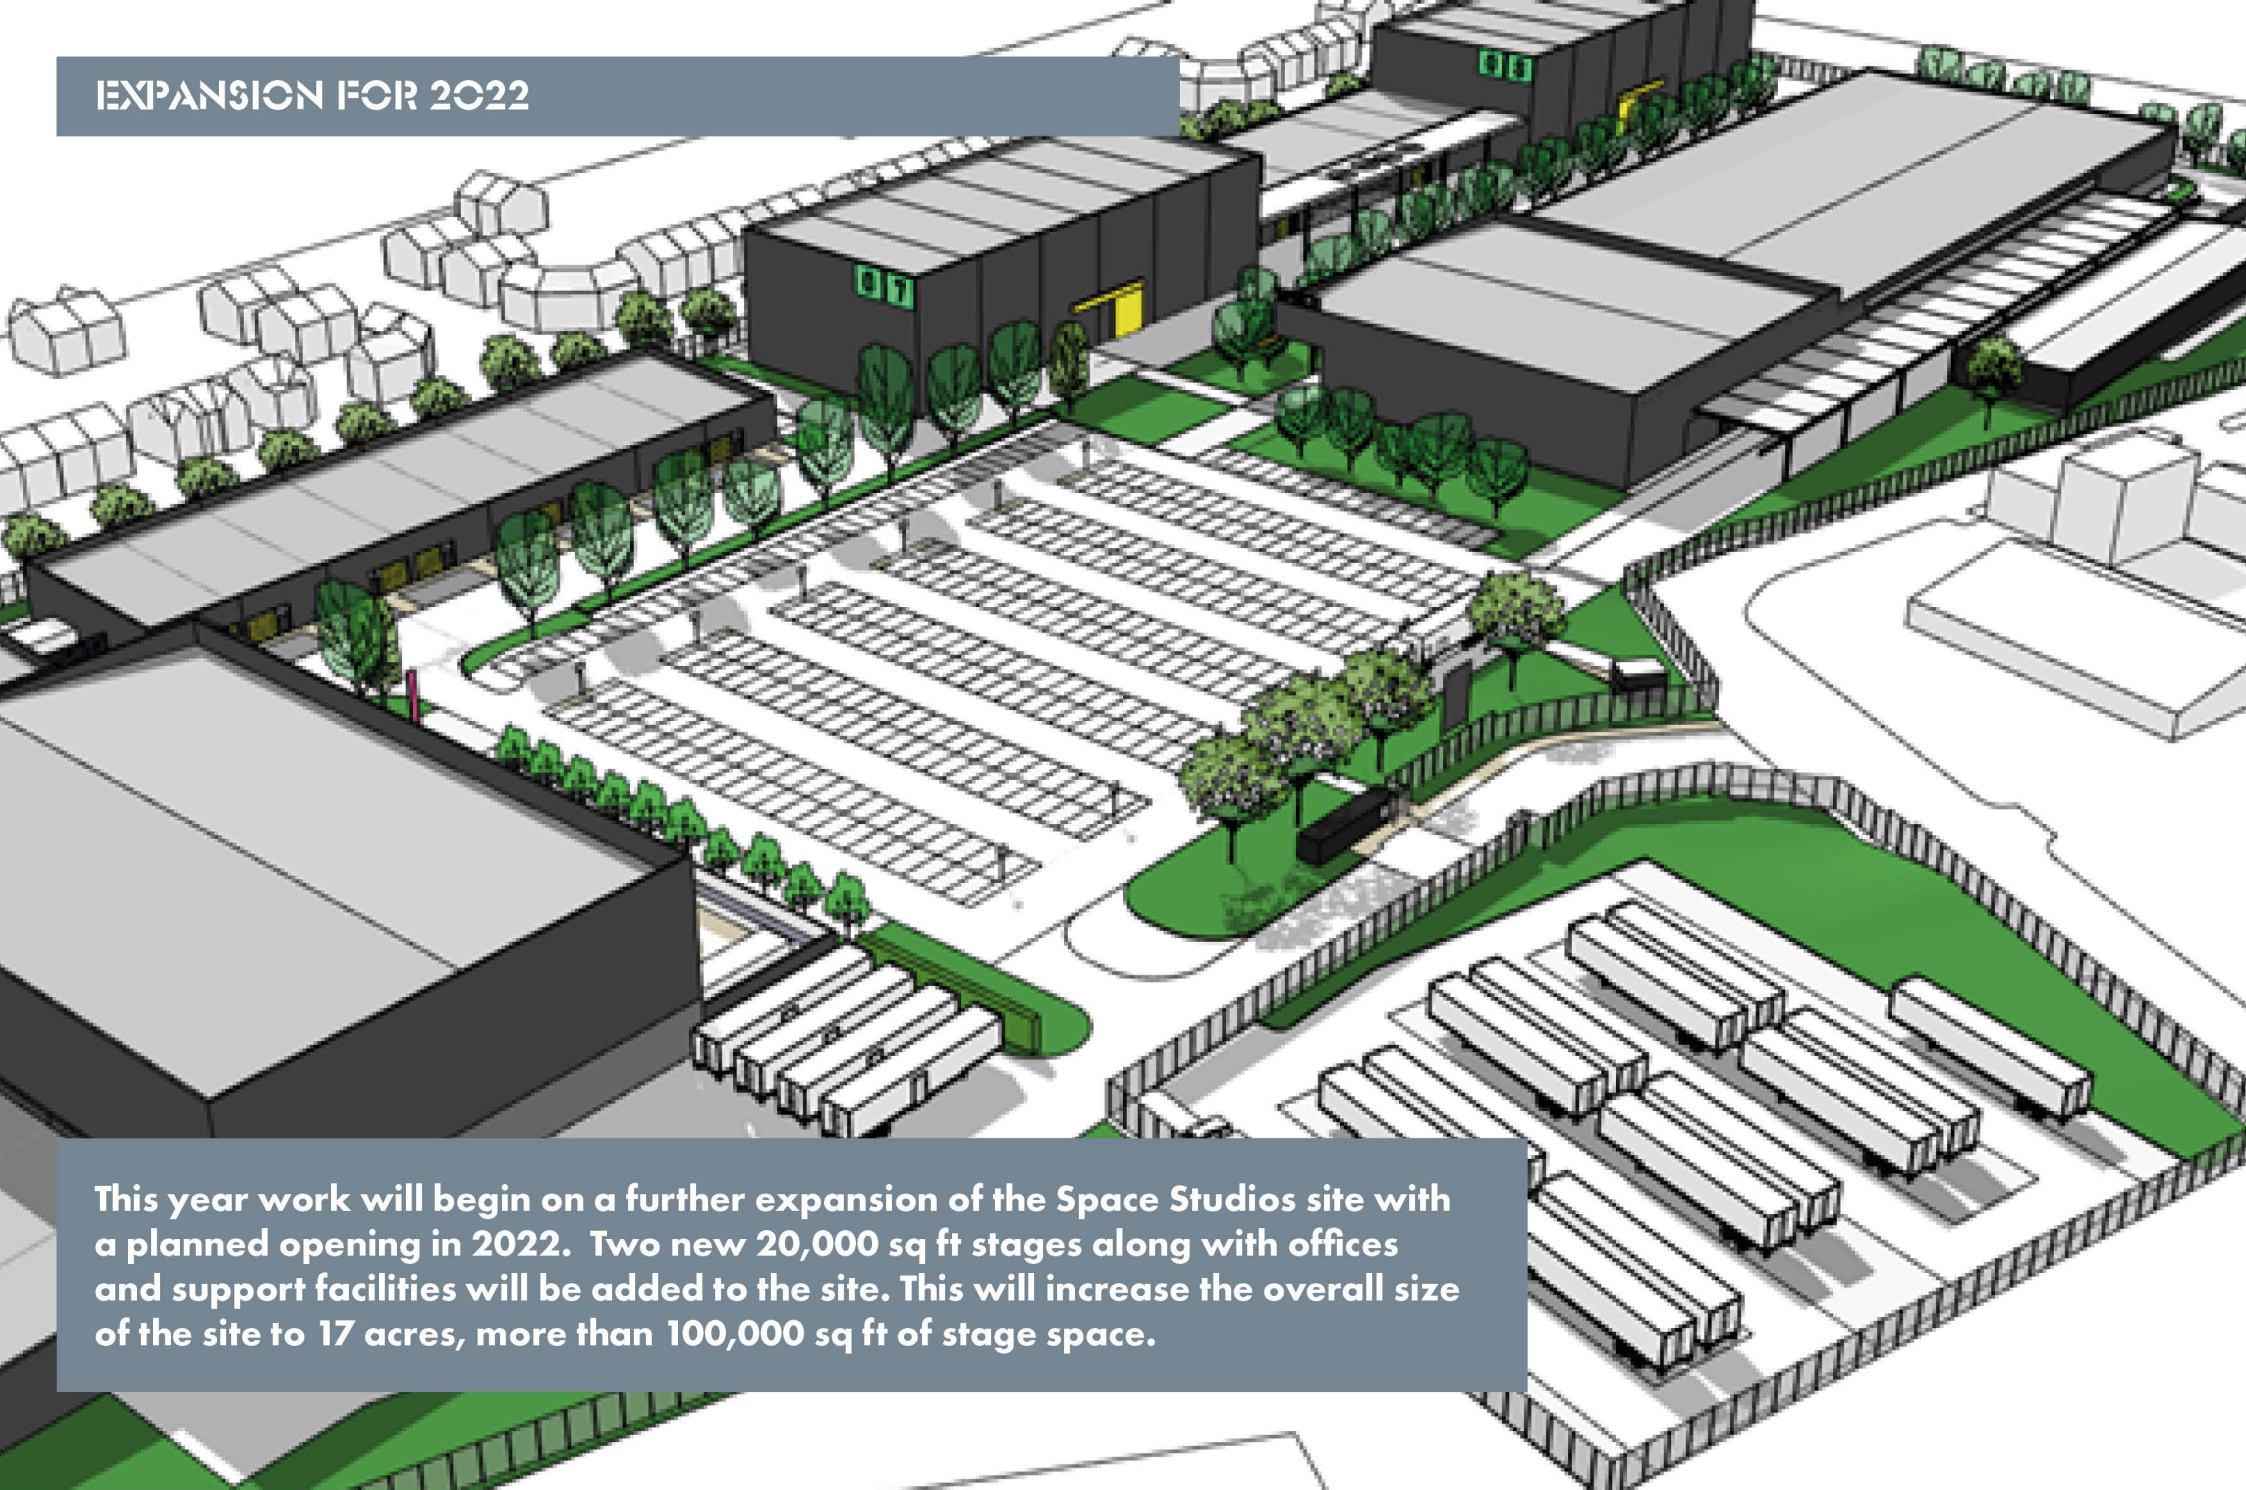

Width: 28.10 m / 92 ft 2 in

Height (to rigging point) 6.64 m / 20 ft

SPACE 06

2,771 sq m / 29,892 sq ft Sound Stage

Length: 64.6 m / 212 ft

Width: 42.9 m / 141 ft

Height (to rigging point) 12.16 m / 40 ft

EXPANSION FOR 2022

This year work will begin on a further expansion of the Space Studios site with a planned opening in 2022. Two new 20,000 sq ft stages along with offices and support facilities will be added to the site. This will increase the overall size of the site to 17 acres, more than 100,000 sq ft of stage space.