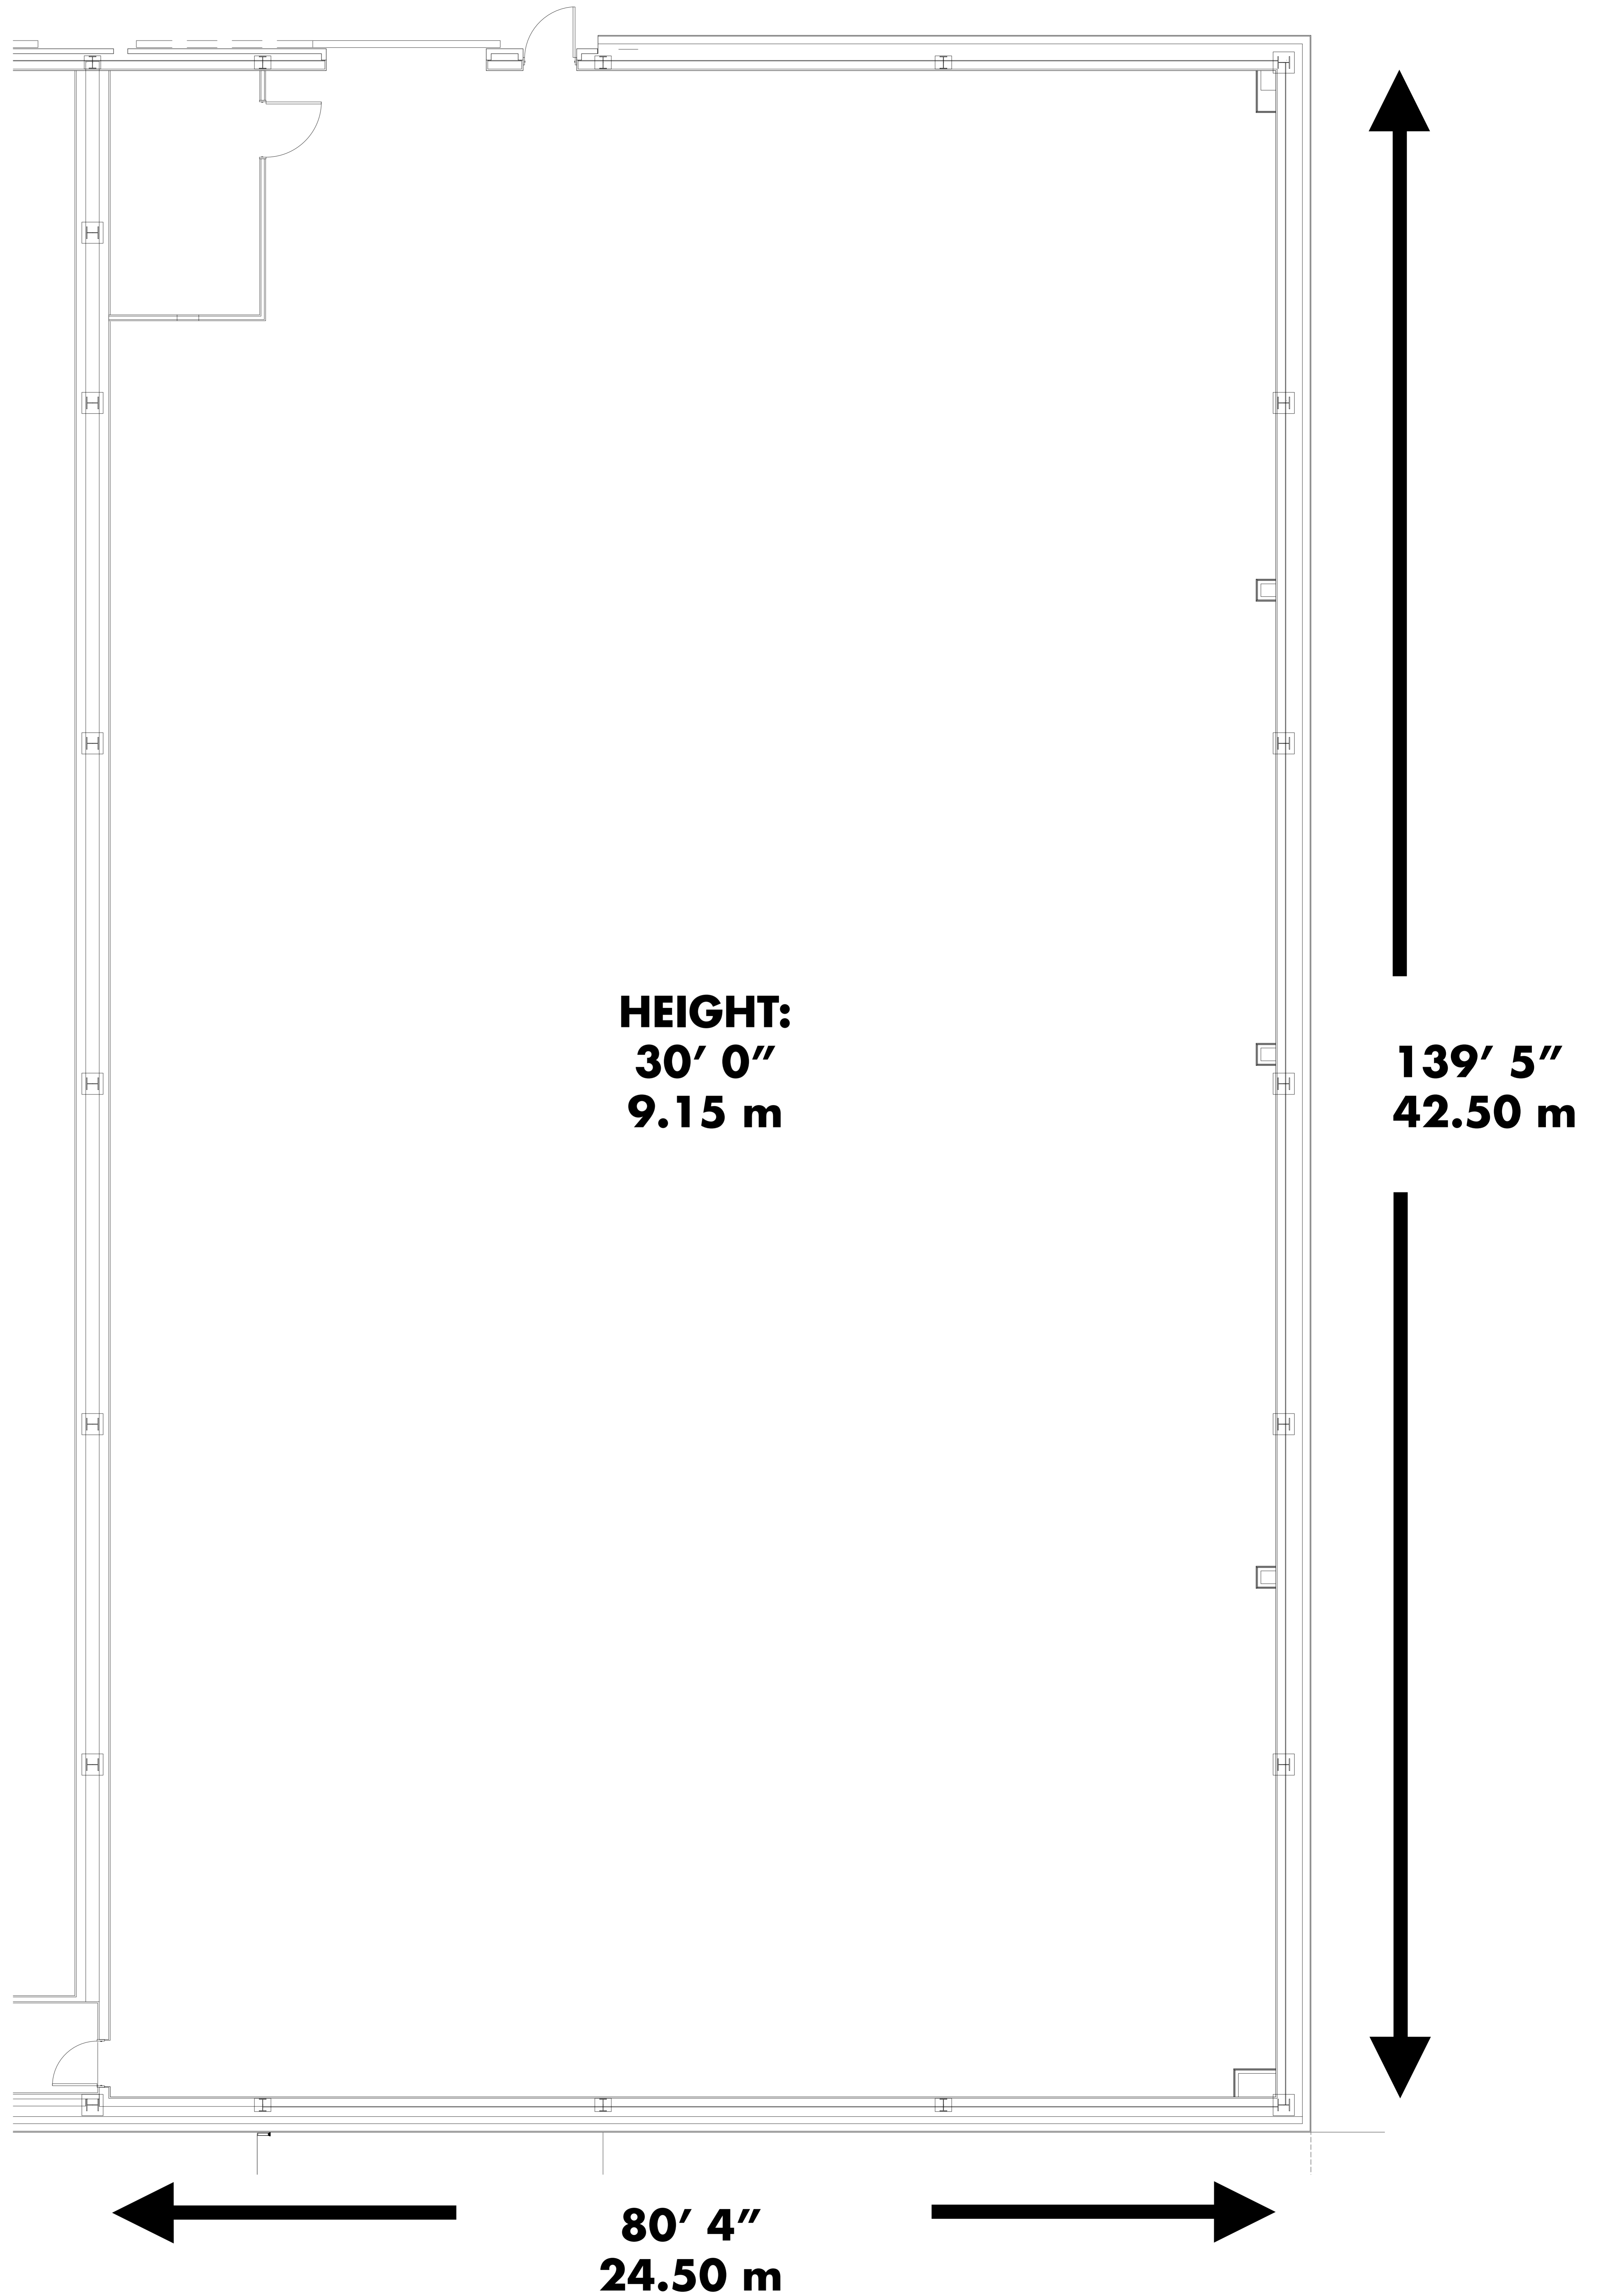

SPACE 01

DIMMER ROOM

3 phase, 400amp Point 2

2 x 63amp single phase

2 x 63amp three phase

1 x 125amp three phase

1 x 32amp three phase

STUDIO WALL

1 x 16amp single phase

1 x 32amp single phase

1 x 16amp three phase

10 x 13amp twin sockets

AREA:
11,194 sq ft
1040 sq m

THE SPACE PROJECT
SPACE 01 PLAN
MARKETING
11/06/14
1:50 A0