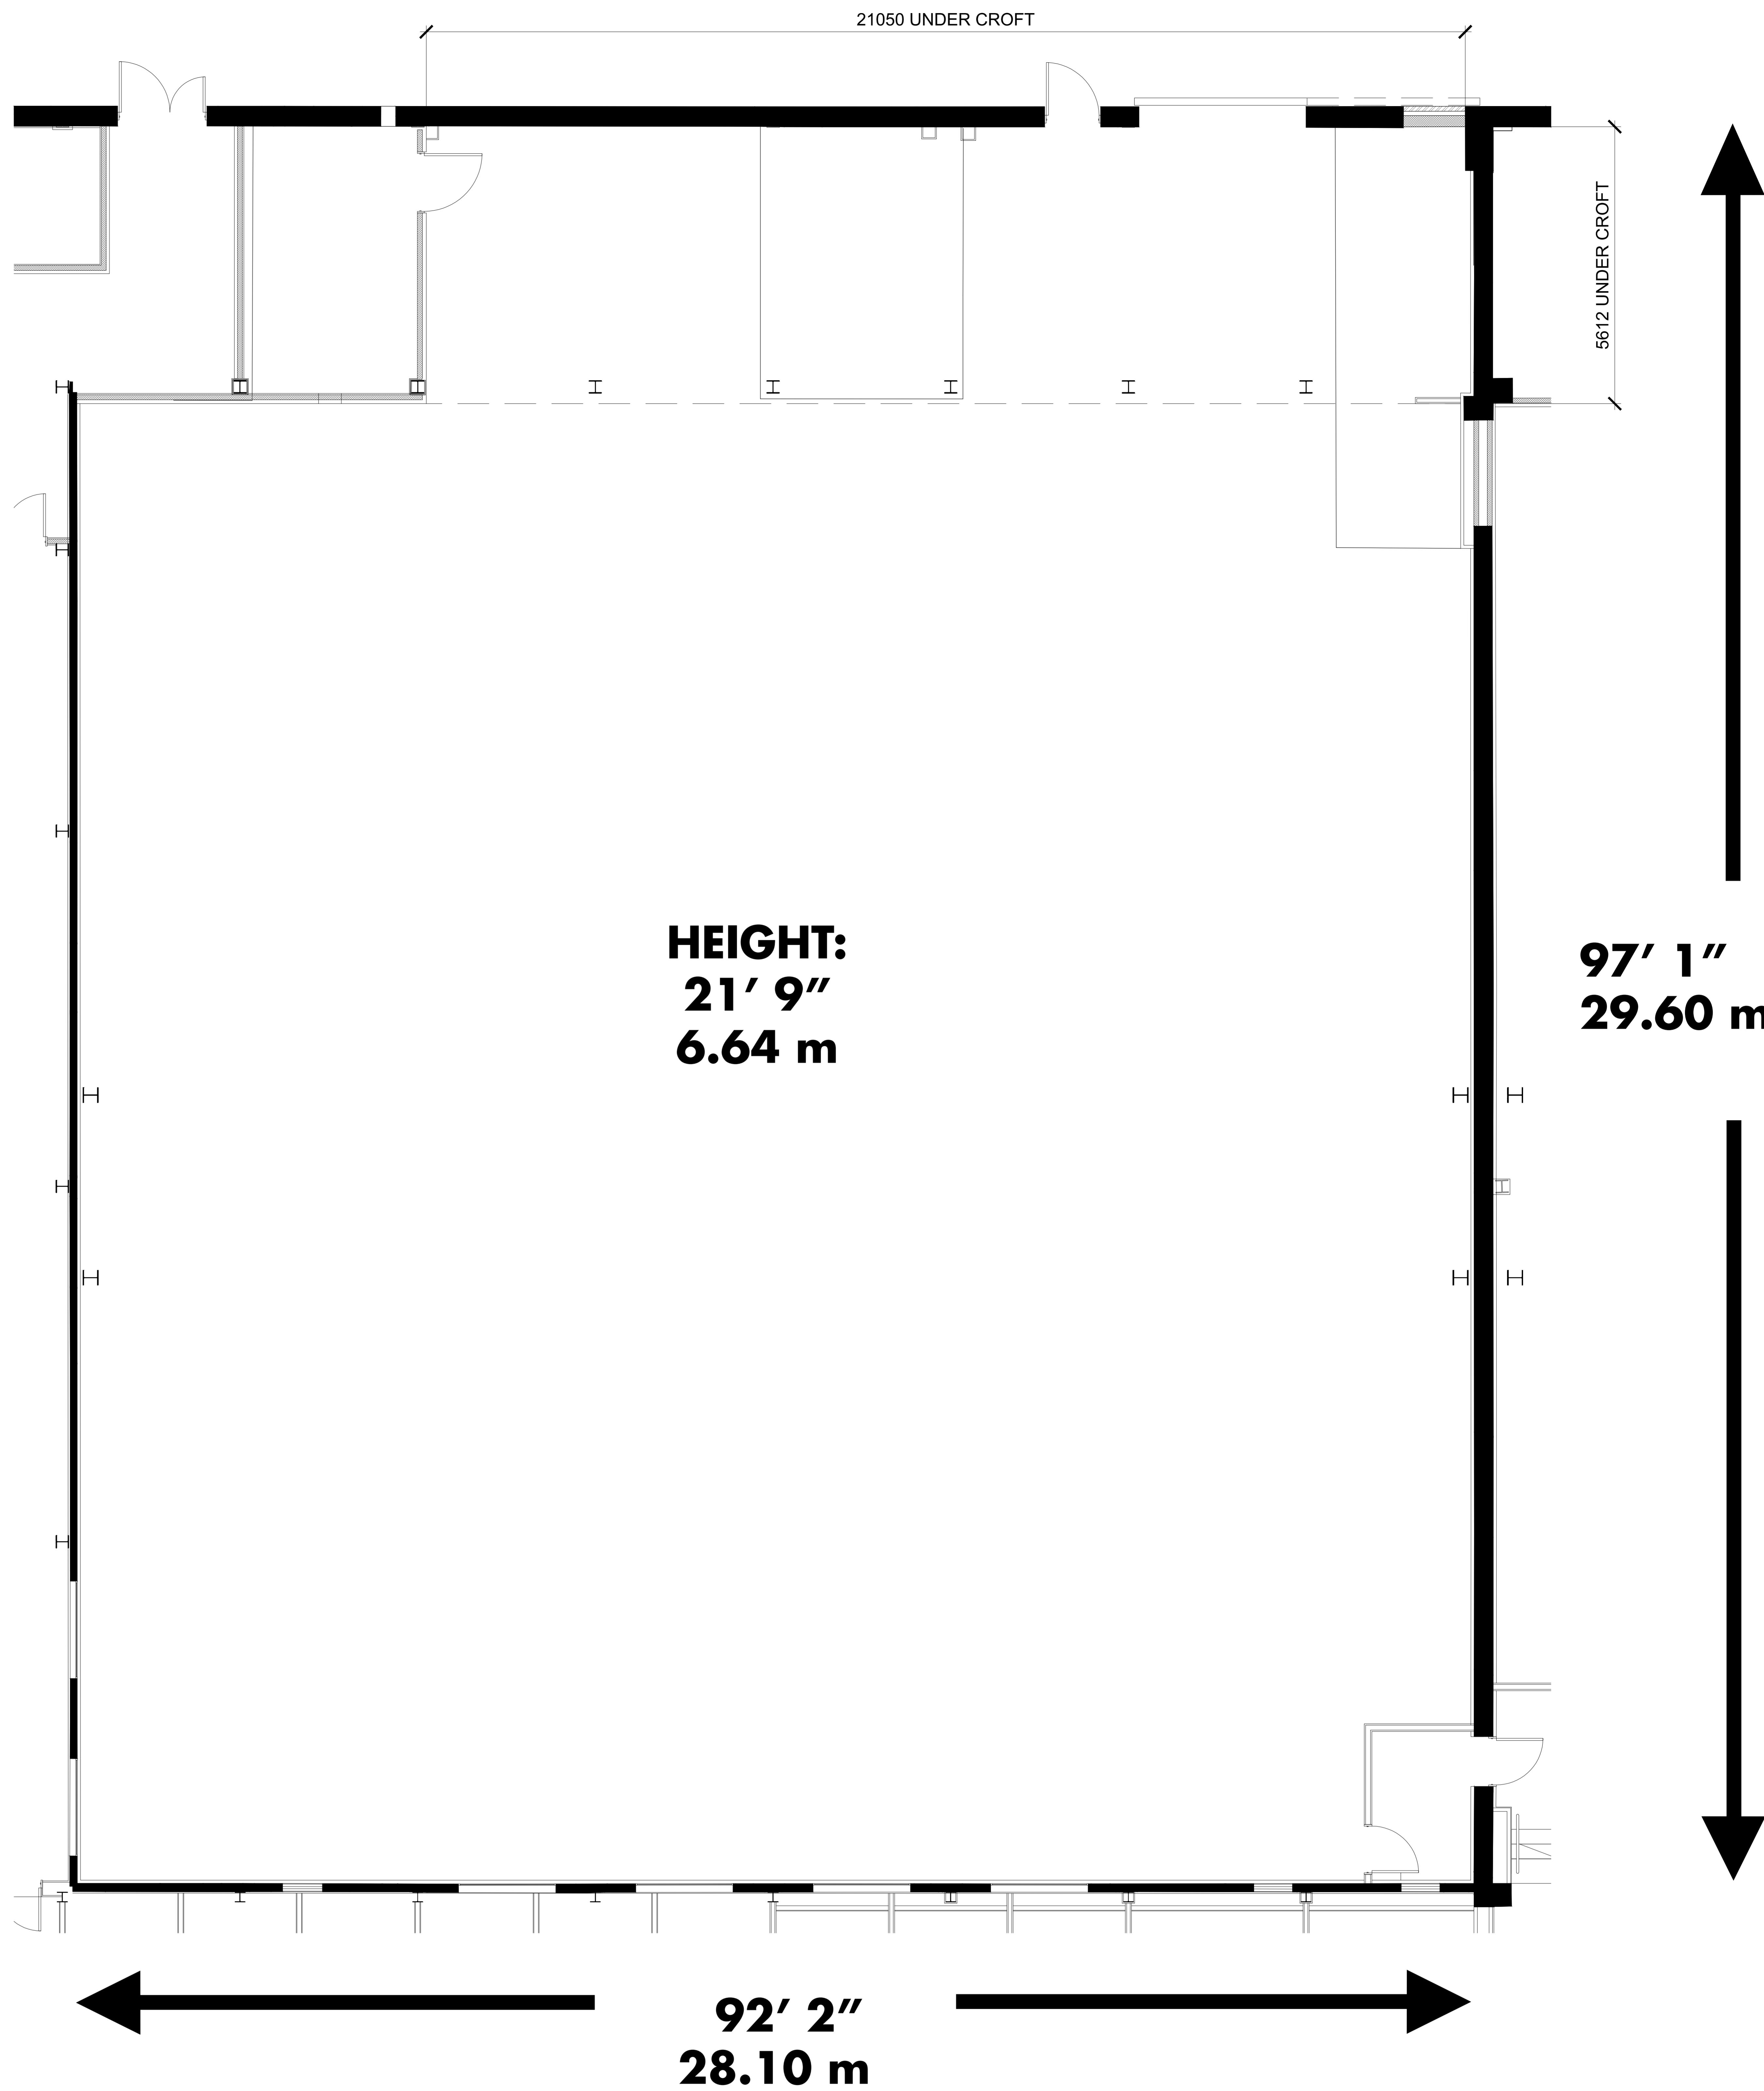

SPACE 05

DIMMER ROOM

3 phase, 400amp Point 2

- 2 x 63amp single phase
- 2 x 63amp three phase
- 1 x 125amp three phase
- 1 x 32amp three phase

STUDIO WALL

- 1 x 16amp single phase
- 1 x 32amp single phase
- 1 x 16amp three phase
- 10 x 13amp twin sockets

AREA:
8,991 sq ft
826 sq m

THE SPACE PROJECT
THE SPACE PROJECT
SPACE 01 PLAN
SPACE 05 PLAN
MARKETING
MARKETING
11/06/14
11/06/14
1:50 A0
1:50 A0